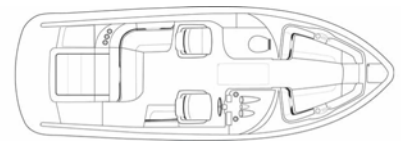

FORMULA

Authorized Formula Representative:

Thunderbird Products
 2200 W. Monroe St.
 Decatur, IN 46733
 260 724-9111
<http://www.formulaboats.com>

290 BR

STANDARD FEATURES

Exterior

- NMMA Yacht/CE Certification • Transferable 5-Year Formula Guard® Limited Protection Plan w/10-year Structural Warranty (USA only) • Ashland Maxguard™ LE gelcoat in White or Soft White • Imron® standard graphic in A, B or C • Pressure-treated Perma Panel™ structural hull matrix w/foam-filled hull cavities • Chemically bonded & thru-bolted deck-to-hull joint • Heavy-duty PVC gunwale w/stainless insert • Concealed fiberglass anchor locker • 316L bow rail • Stainless hardware & 316L welded rails • Stainless Formula logo-cast cleats (6), fuel fill, polished engine vent trim & port lights w/screens (2) • Continuous tinted, tempered curved-glass windshield w/stainless top frame, center walk-thru & windshield wiper • Electric horn • 316L stainless transom grab rail & tow eye • Clarion® waterproof transom-mounted stereo control • Integrated swim platform w/concealed stainless swim ladder • Transom shower