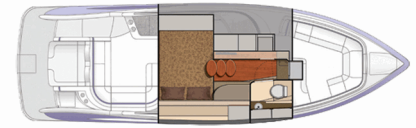

Authorized Formula Representative:

Formula Boats of Missouri
4810 Formula Dr
Osage Beach, MO 65065
573 302-8000
<http://www.formulaboatsmo.com>